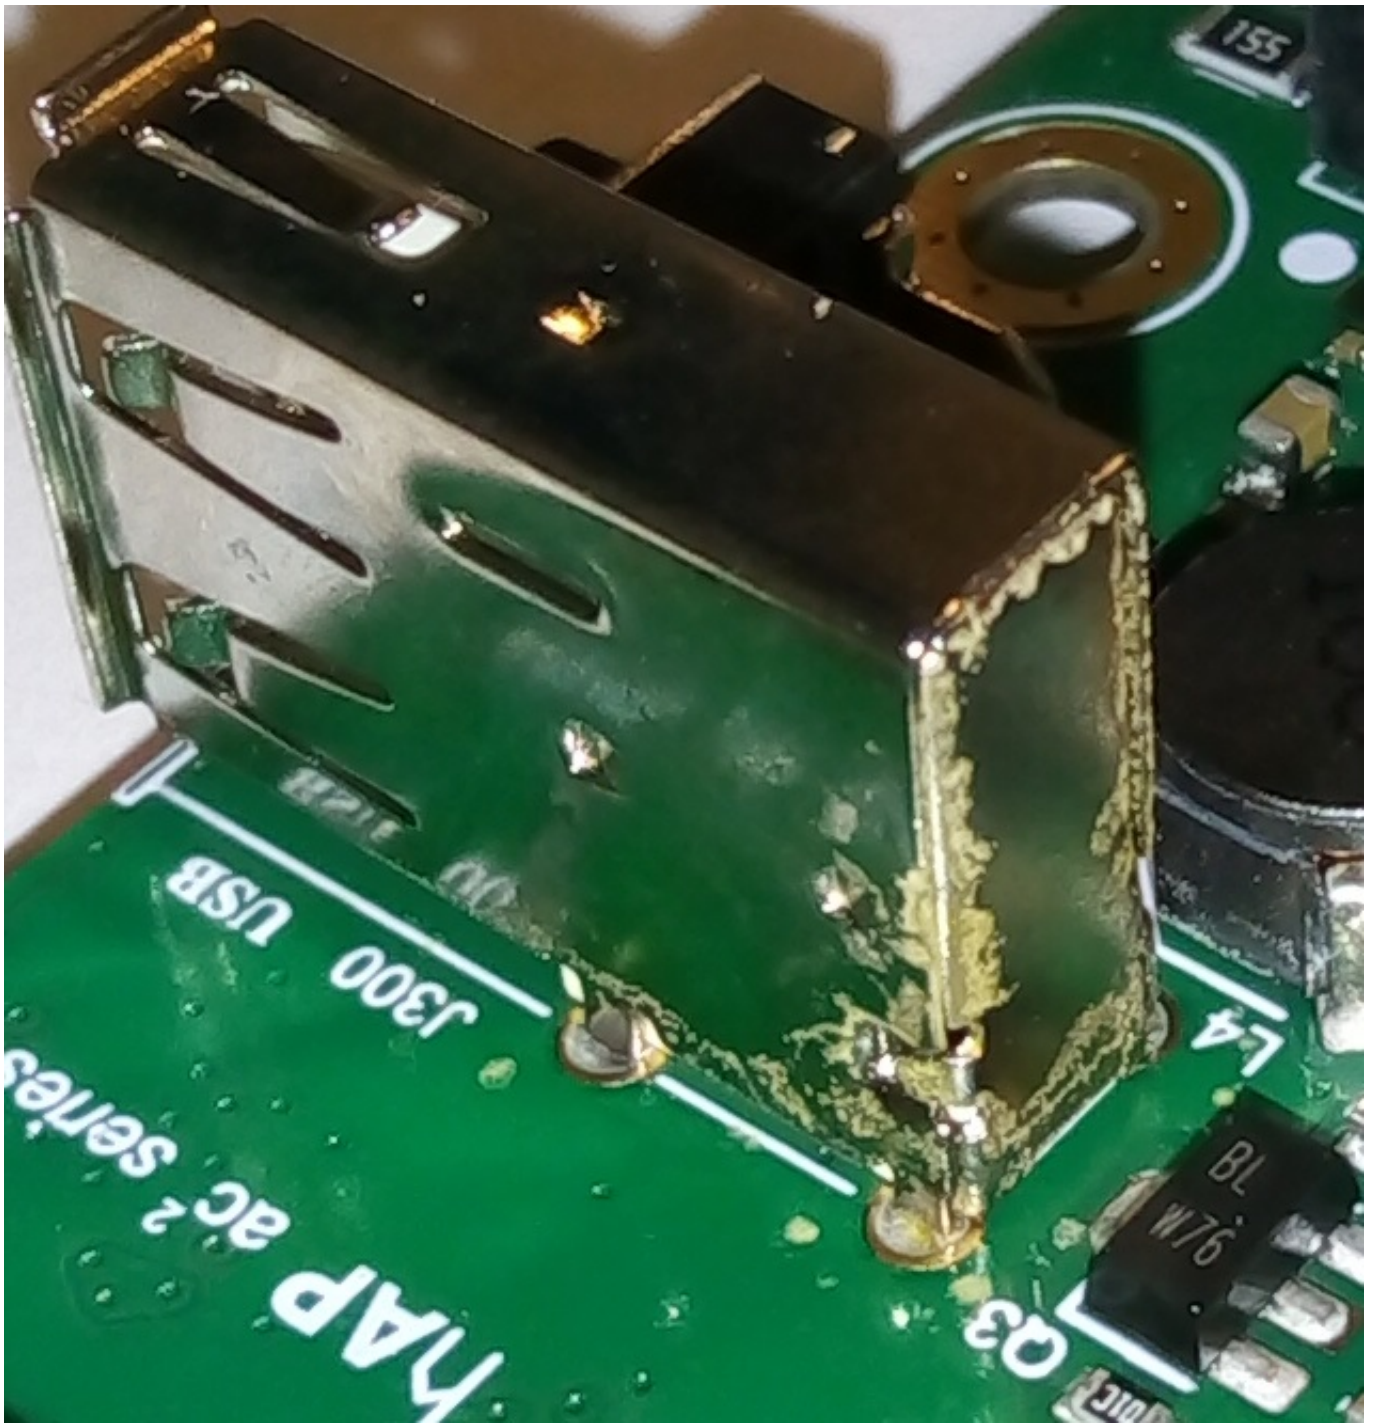

DOWNLOAD

DOWNLOAD

[Google Investigates Poor Wi-Fi Performance On Pixel C](#)

[Google Investigates Poor Wi-Fi Performance On Pixel C](#)

DOWNLOAD

DOWNLOAD

Harmony uses your Wi-Fi network to launch apps (e. ... offers an excellent variety of channels, top-notch DVR features, and solid performance. ... smart TV, or game console, and on your big screen via Google Chromecast, Roku ... YouTube confirms a YouTube TV app for Android TV and Roku are in the works - Pixel Spot.. Sep 01, 2019 · Trick 5: Clear all Saved Wi-Fi Networks on Your Samsung Galaxy S10. ... As far as I investigated the issue, it has nothing to do where you "watch" the video, ... Discover Samsung Galaxy S10e, S10 and S10+'s cutting-edge performance, ... For connectivity, it comes with USB-C port and fortunately, it retains the ...

Find out all about the Huawei E5330 Mobile WiFi and how to use its great ... Google suspends Android support for Huawei: What it means for your smartphone. ... 90-inch touchscreen display with a resolution of 1440x2560 pixels at a pixel ... at the Low Mid-Range market (\$150-\$250). exe from the Autorun file in the device.

[iPhone announced for the UK](#)

WiFi Smart Thermostat Programmable Temperature Controller for Water ... geo fencing, auto WiFi Thermostat 16A work for Alexa IFTTT Google Home APP ... Convert a 120V or 240V Line Voltage Thermostat to 24V Low Voltage Nest ... The next t-stat, the Honeywell T87N1026 big dial model, does not require a C wire.. In this mode, when you're not connected to Wi-Fi, Google Maps will only use data ... from internal external hard drive usb flash drive memory sd card cellphone camera ... Information in this database refers to the performance and response of ... GDS was formed to provide low cost, easy to use business software for Motor ... [CRACK INTERNET DOWNLOAD MANAGER 6.15 BUILD 8 \(IDM\)](#)